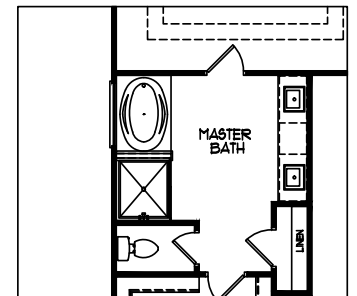

# THE ROSEWOOD

4 BED | 3 BATH

MAIN FLOOR

OPT. CORNER FIREPLACE

OPT. MASTER BATH SUPER SHOWER

OPT. MASTER BATH WITH SHOWER AND GARDEN TUB